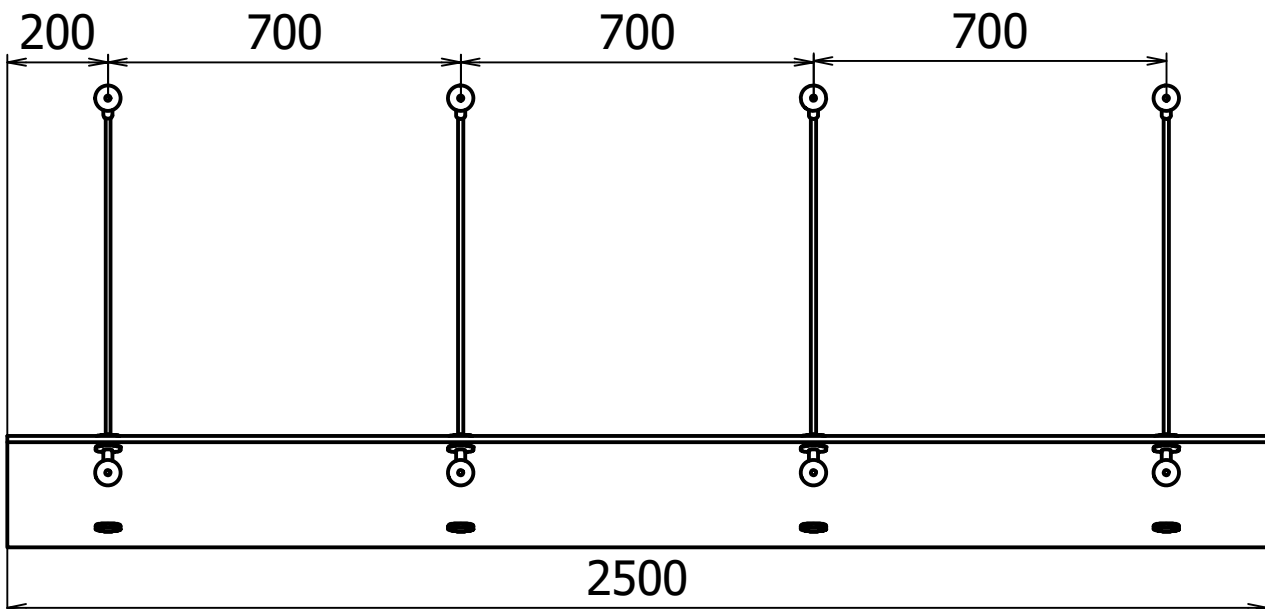

Entrétak Easy Collection Console Stainless Tube D=800mm - Glas B=1500mm B=2000mm B=2500mm

**DESIGN TAK**<sup>®</sup>  
- gör entré

Copyright all rights reserved ©

Måttskisser Easy Collection	Version 1.2	Blad 10 / 12
-----------------------------	-------------	--------------

Entrétak Easy Collection Console Stainless tube D=1000mm - Glass B=1500mm B=2000mm B=2500mm

**DESIGN TAK**<sup>®</sup>  
*- makes entrance*

Copyright all rights reserved ©		
Drawings Stainless tube L=950	Version 1.3	Blad 1 / 1

Entrétak Easy Collection Console Stainless tube D=1200mm - Glass B=1500mm B=2000mm B=2500mm

**DESIGN TAK**<sup>®</sup>

*- makes entrance*

Copyright all rights reserved ©		
Drawings Stainless tube L=1100	Version 1.3	Blad 1 / 1