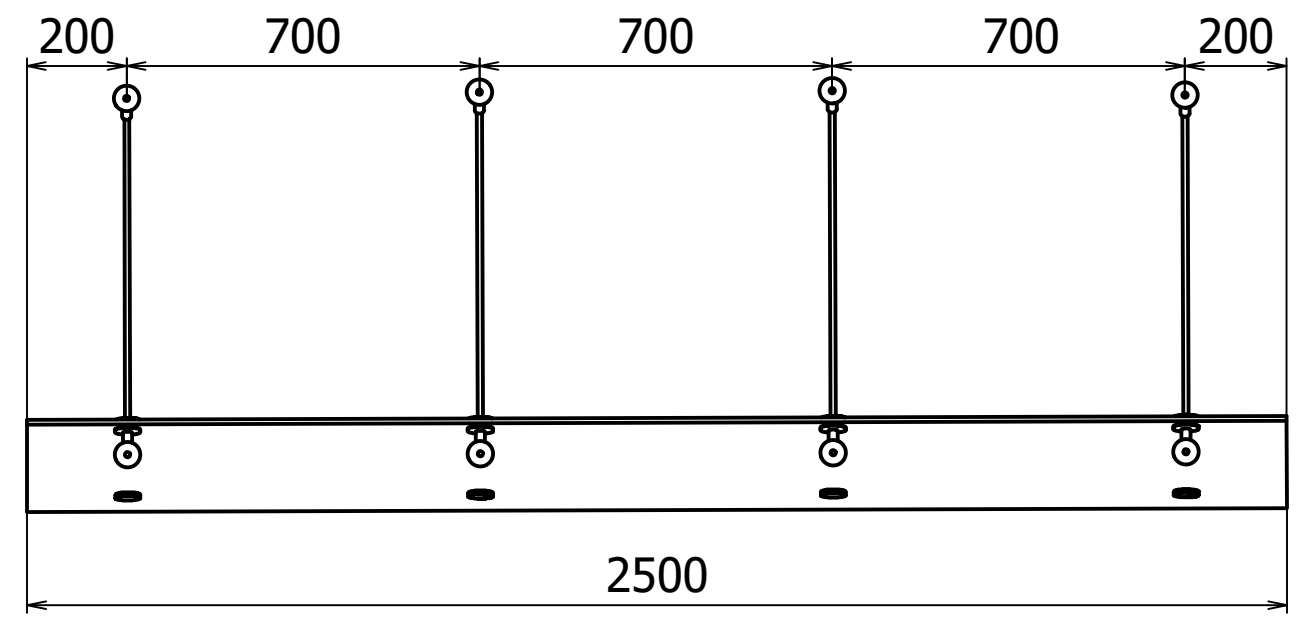

Entrétak Easy Collection Console Stainless Tube D=800mm - Glas B=1500mm B=2000mm B=2500mm

**DESIGN TAK**<sup>®</sup>  
- gör entré

Copyright all rights reserved ©

Måttskisser Easy Collection	Version 1.2	Blad 10 / 12
-----------------------------	-------------	--------------

Entrétak Easy Collection Console Stainless tube D=1000mm - Glass B=1500mm B=2000mm B=2500mm

**DESIGN TAK**<sup>®</sup>  
*- makes entrance*

Copyright all rights reserved ©		
Drawings Stainless tube L=950	Version 1.3	Blad 1 / 1

Entrétak Easy Collection Console Stainless tube D=1200mm - Glass B=1500mm B=2000mm B=2500mm

**DESIGN TAK**<sup>®</sup>

*- makes entrance*

Copyright all rights reserved ©		
Drawings Stainless tube L=1100	Version 1.3	Blad 1 / 1