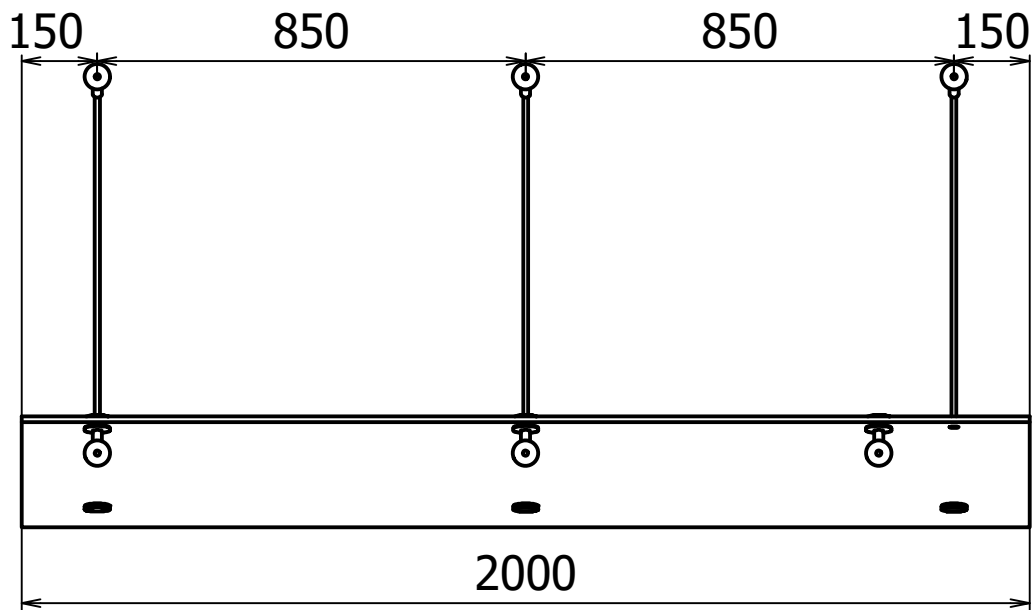

Entrétak Easy Collection Console Stainless Tube D=800mm - Glas B=1500mm B=2000mm B=2500mm

**DESIGN TAK**<sup>®</sup>  
- gör entré

Copyright all rights reserved ©

Måttskisser Easy Collection	Version 1.2	Blad 10 / 12
-----------------------------	-------------	--------------

Entrétak Easy Collection Console Stainless tube D=1000mm - Glass B=1500mm B=2000mm B=2500mm

**DESIGN TAK**<sup>®</sup>  
*- makes entrance*

Copyright all rights reserved ©		
Drawings Stainless tube L=950	Version 1.3	Blad 1 / 1

Entrétak Easy Collection Console Stainless tube D=1200mm - Glass B=1500mm B=2000mm B=2500mm

**DESIGN TAK**<sup>®</sup>

*- makes entrance*

Copyright all rights reserved ©		
Drawings Stainless tube L=1100	Version 1.3	Blad 1 / 1