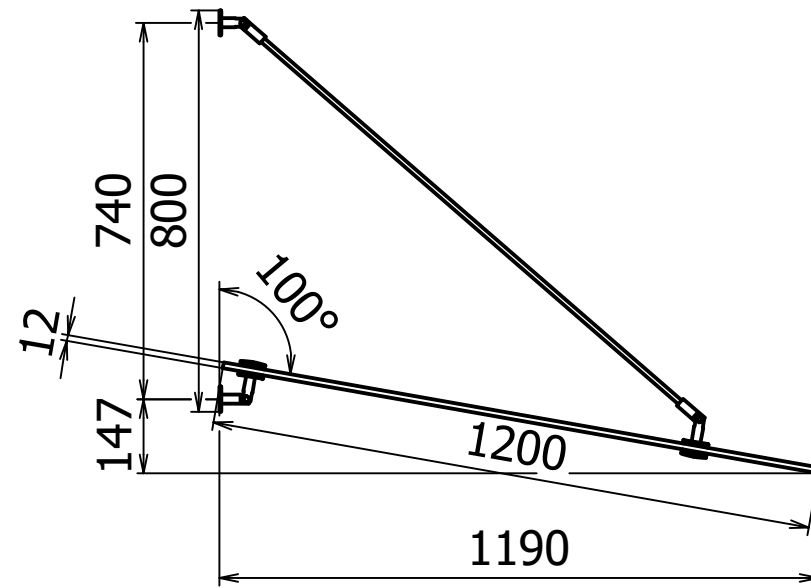

Entrétak Easy Collection Console Stainless Tube D=800mm - Glas B=1500mm B=2000mm B=2500mm

**DESIGN TAK**<sup>®</sup>  
- gör entré

Copyright all rights reserved ©

Måttskisser Easy Collection	Version 1.2	Blad 10 / 12
-----------------------------	-------------	--------------

Entrétak Easy Collection Console Stainless tube D=1000mm - Glass B=1500mm B=2000mm B=2500mm

**DESIGN TAK**<sup>®</sup>  
*- makes entrance*

Copyright all rights reserved ©		
Drawings Stainless tube L=950	Version 1.3	Blad 1 / 1

Entrétak Easy Collection Console Stainless tube D=1200mm - Glass B=1500mm B=2000mm B=2500mm

**DESIGN TAK**<sup>®</sup>

*- makes entrance*

Copyright all rights reserved ©		
Drawings Stainless tube L=1100	Version 1.3	Blad 1 / 1