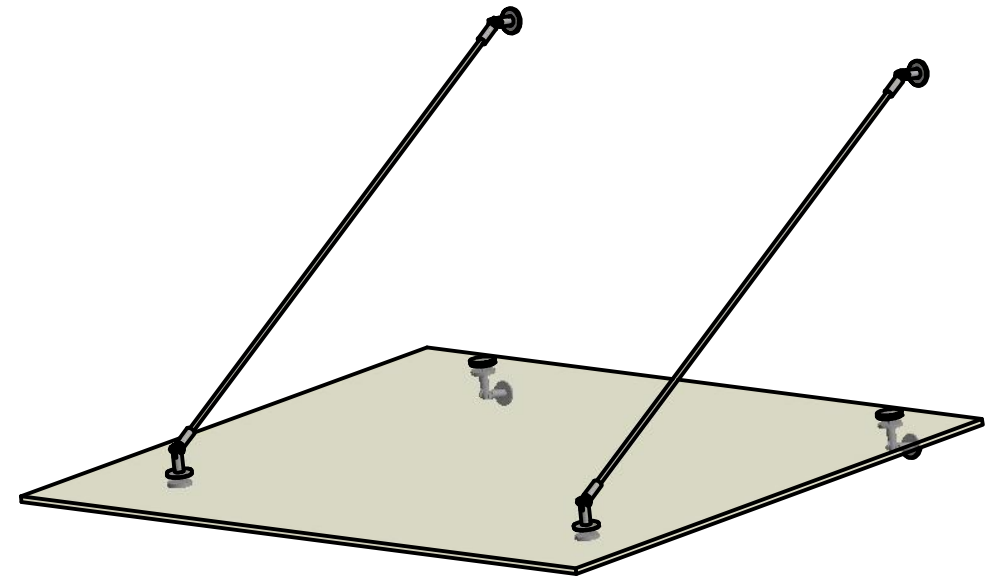

Entrétak Easy Collection Console Stainless Tube D=800mm - Glas B=1500mm B=2000mm B=2500mm

**DESIGN TAK**<sup>®</sup>  
- gör entré

Copyright all rights reserved ©

Måttskisser Easy Collection	Version 1.2	Blad 10 / 12
-----------------------------	-------------	--------------

Entrétak Easy Collection Console Stainless tube D=1000mm - Glass B=1500mm B=2000mm B=2500mm

**DESIGN TAK**<sup>®</sup>  
*- makes entrance*

Copyright all rights reserved ©		
Drawings Stainless tube L=950	Version 1.3	Blad 1 / 1

Entrétak Easy Collection Console Stainless tube D=1200mm - Glass B=1500mm B=2000mm B=2500mm

**DESIGN TAK**<sup>®</sup>

*- makes entrance*

Copyright all rights reserved ©		
Drawings Stainless tube L=1100	Version 1.3	Blad 1 / 1