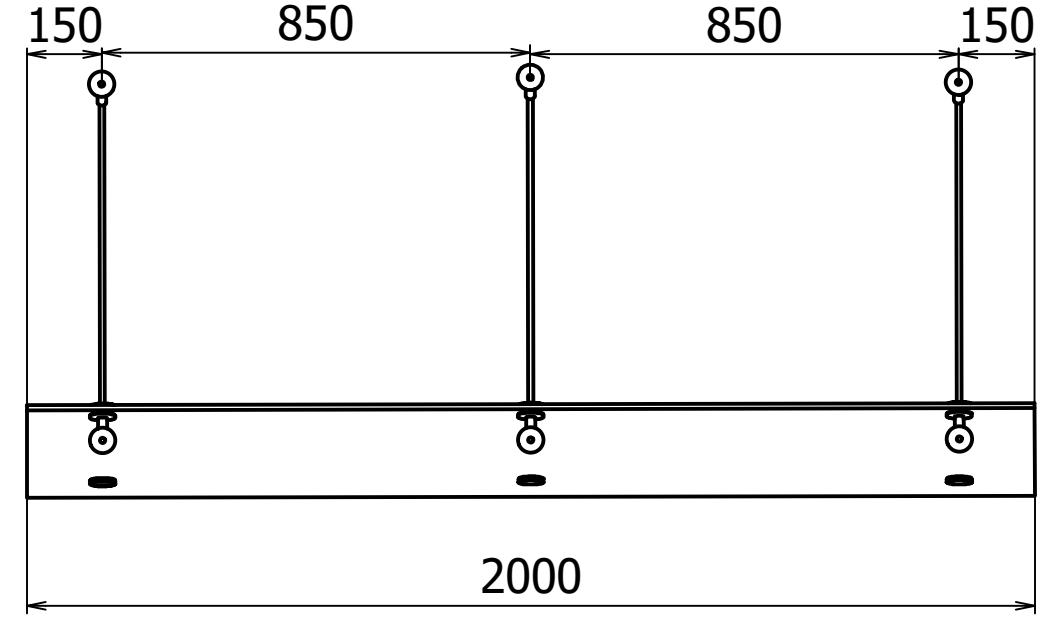

Entrétak Easy Collection Console Stainless Tube D=800mm - Glas B=1500mm B=2000mm B=2500mm

**DESIGN TAK**<sup>®</sup>  
- gör entré

Copyright all rights reserved ©

Måttskisser Easy Collection	Version 1.2	Blad 10 / 12
-----------------------------	-------------	--------------

Entrétak Easy Collection Console Stainless tube D=1000mm - Glass B=1500mm B=2000mm B=2500mm

**DESIGN TAK**<sup>®</sup>  
*- makes entrance*

Copyright all rights reserved ©		
Drawings Stainless tube L=950	Version 1.3	Blad 1 / 1

Entrétak Easy Collection Console Stainless tube D=1200mm - Glass B=1500mm B=2000mm B=2500mm

**DESIGN TAK**<sup>®</sup>

*- makes entrance*

Copyright all rights reserved ©		
Drawings Stainless tube L=1100	Version 1.3	Blad 1 / 1