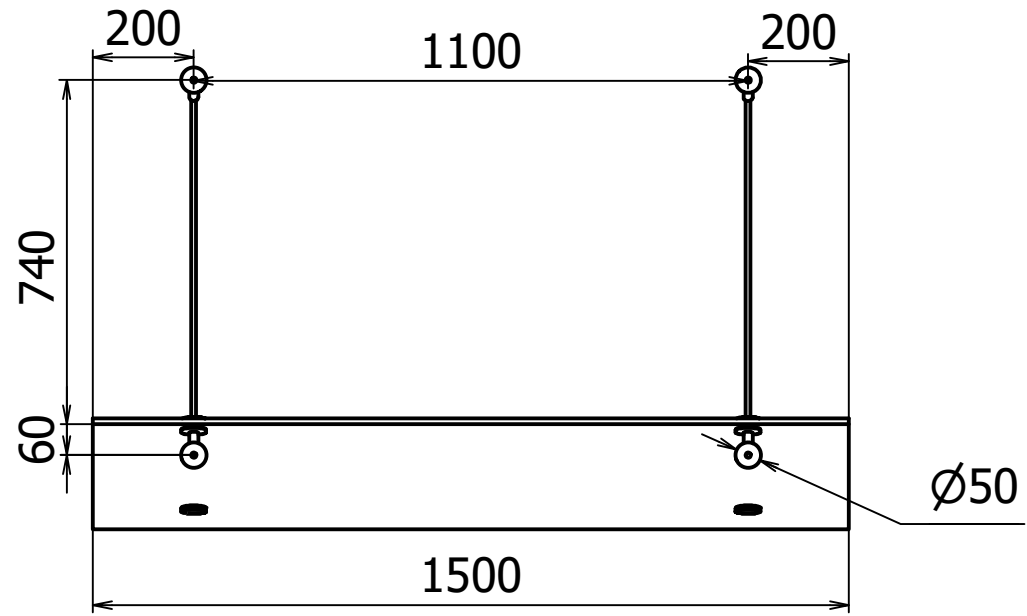

Entrétak Easy Collection Console Stainless Tube D=800mm - Glas B=1500mm B=2000mm B=2500mm

**DESIGN TAK**<sup>®</sup>  
- gör entré

Copyright all rights reserved ©

Måttskisser Easy Collection	Version 1.2	Blad 10 / 12
-----------------------------	-------------	--------------

Entrétak Easy Collection Console Stainless tube D=1000mm - Glass B=1500mm B=2000mm B=2500mm

**DESIGN TAK**<sup>®</sup>  
*- makes entrance*

Copyright all rights reserved ©		
Drawings Stainless tube L=950	Version 1.3	Blad 1 / 1

Entrétak Easy Collection Console Stainless tube D=1200mm - Glass B=1500mm B=2000mm B=2500mm

**DESIGN TAK**<sup>®</sup>

*- makes entrance*

Copyright all rights reserved ©		
Drawings Stainless tube L=1100	Version 1.3	Blad 1 / 1