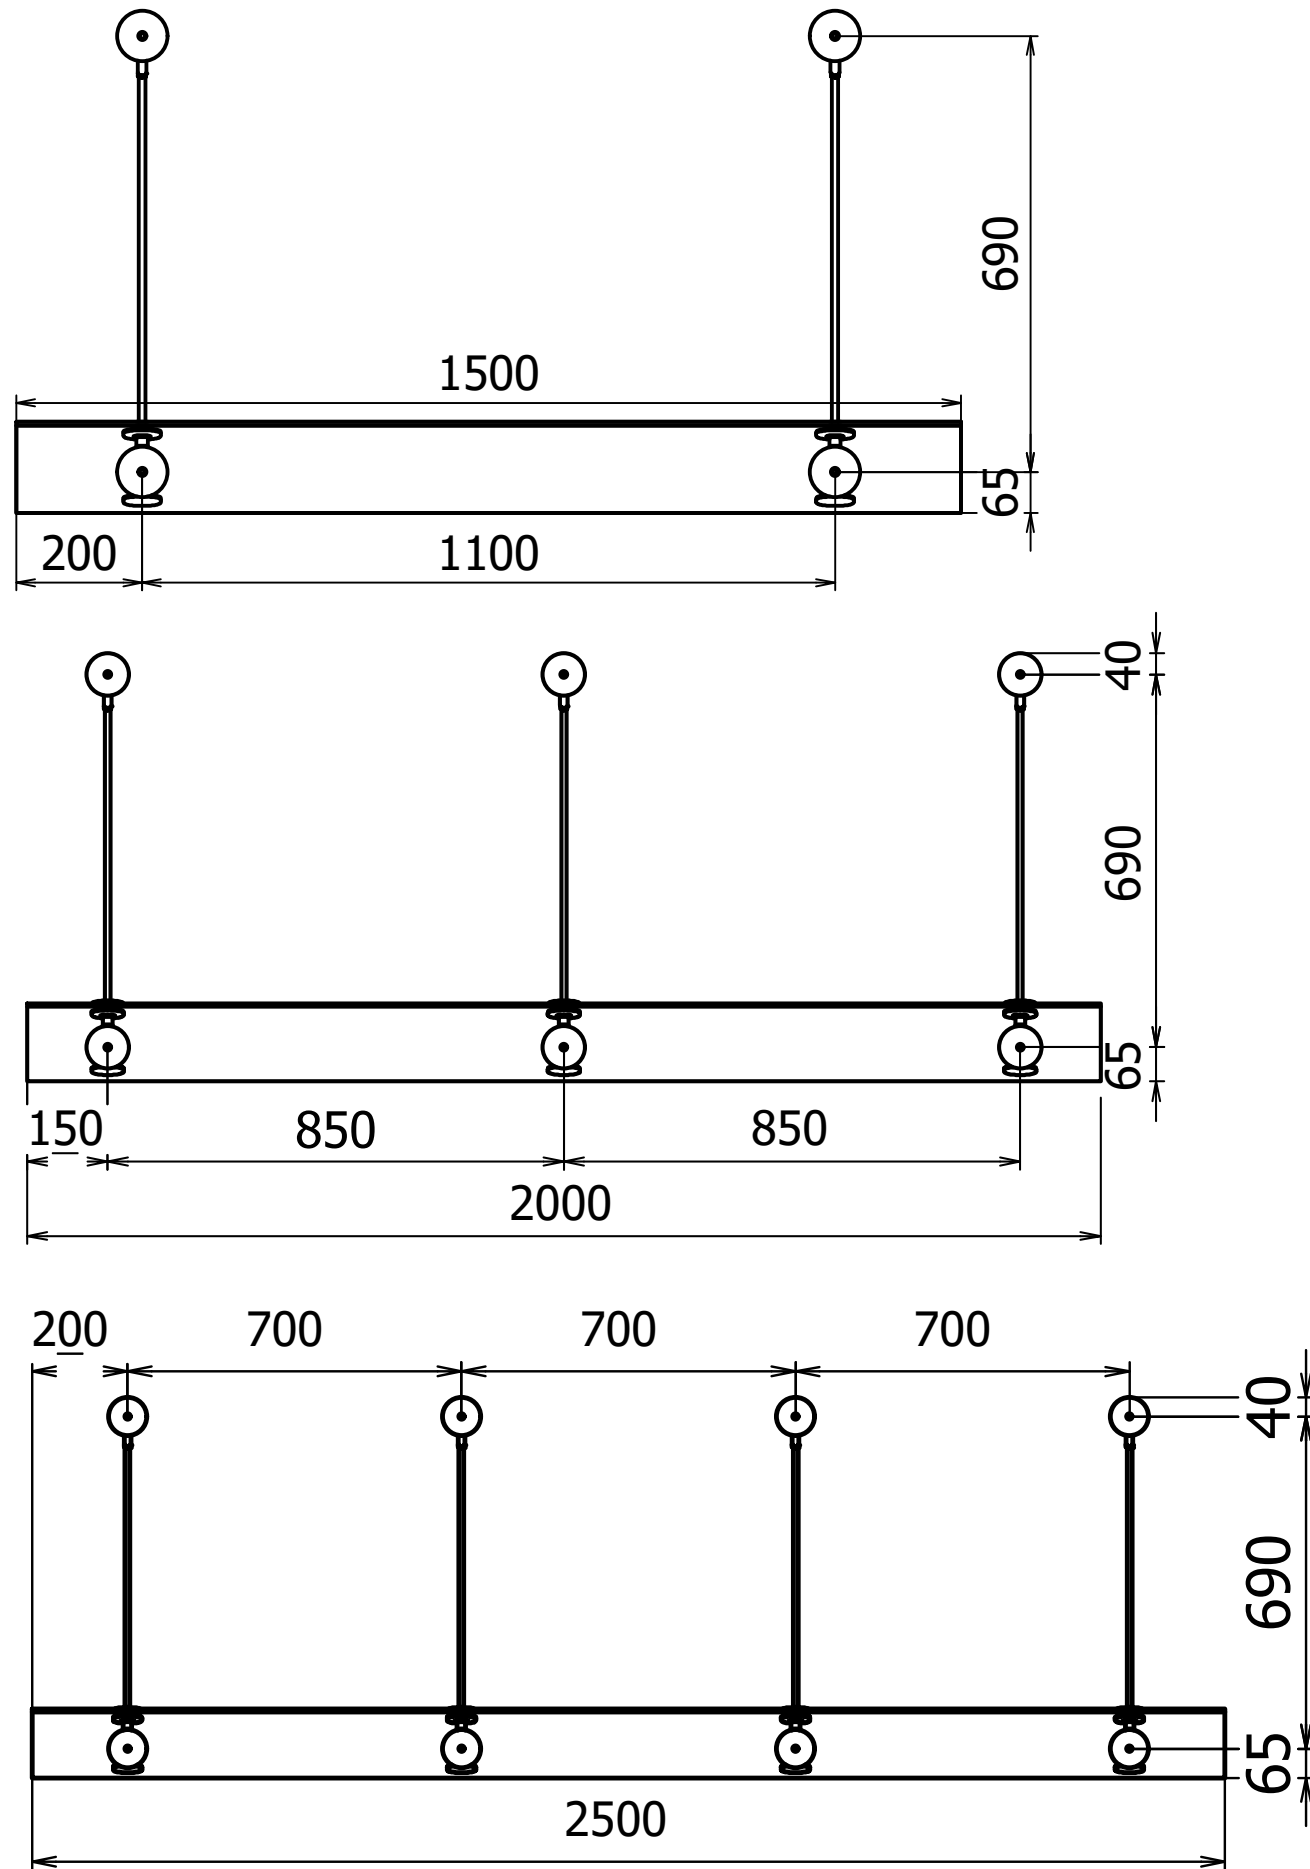

Entrétak Easy Collection Console Stainless Tube D=800mm - Glas B=1500mm B=2000mm B=2500mm

**DESIGN TAK**<sup>®</sup>  
- gör entré

Copyright all rights reserved ©

Måttskisser Easy Collection	Version 1.2	Blad 10 / 12
-----------------------------	-------------	--------------

Entrétak Easy Collection Console Stainless tube D=1000mm - Glass B=1500mm B=2000mm B=2500mm

**DESIGN TAK**<sup>®</sup>  
*- makes entrance*

Copyright all rights reserved ©		
Drawings Stainless tube L=950	Version 1.3	Blad 1 / 1

Entrétak Easy Collection Console Stainless tube D=1200mm - Glass B=1500mm B=2000mm B=2500mm

**DESIGN TAK**<sup>®</sup>

*- makes entrance*

Copyright all rights reserved ©		
Drawings Stainless tube L=1100	Version 1.3	Blad 1 / 1