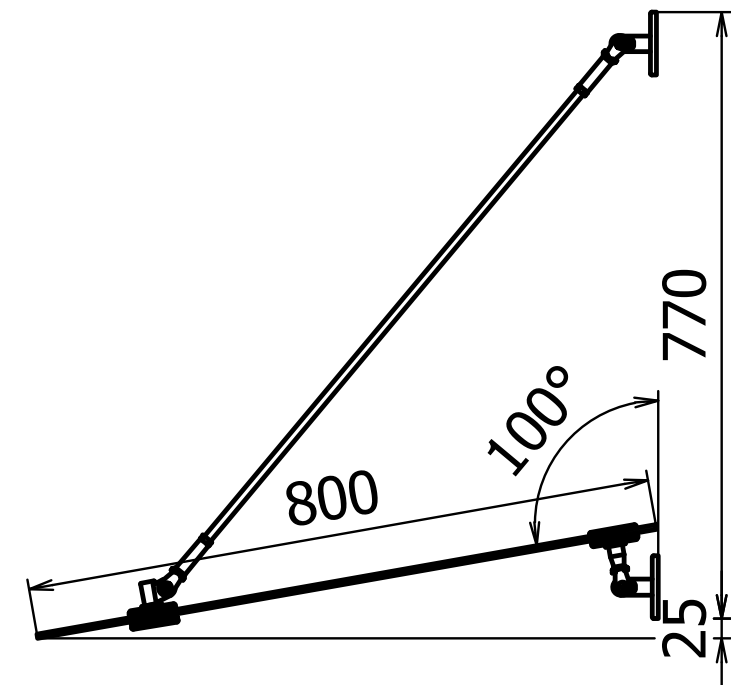

Entrétak Easy Collection Console Stainless Tube D=800mm - Glas B=1500mm B=2000mm B=2500mm

**DESIGN TAK**<sup>®</sup>  
- gör entré

Copyright all rights reserved ©

Måttskisser Easy Collection	Version 1.2	Blad 10 / 12
-----------------------------	-------------	--------------

Entrétak Easy Collection Console Stainless tube D=1000mm - Glass B=1500mm B=2000mm B=2500mm

**DESIGN TAK**<sup>®</sup>  
*- makes entrance*

Copyright all rights reserved ©		
Drawings Stainless tube L=950	Version 1.3	Blad 1 / 1

Entrétak Easy Collection Console Stainless tube D=1200mm - Glass B=1500mm B=2000mm B=2500mm

**DESIGN TAK**<sup>®</sup>

*- makes entrance*

Copyright all rights reserved ©		
Drawings Stainless tube L=1100	Version 1.3	Blad 1 / 1