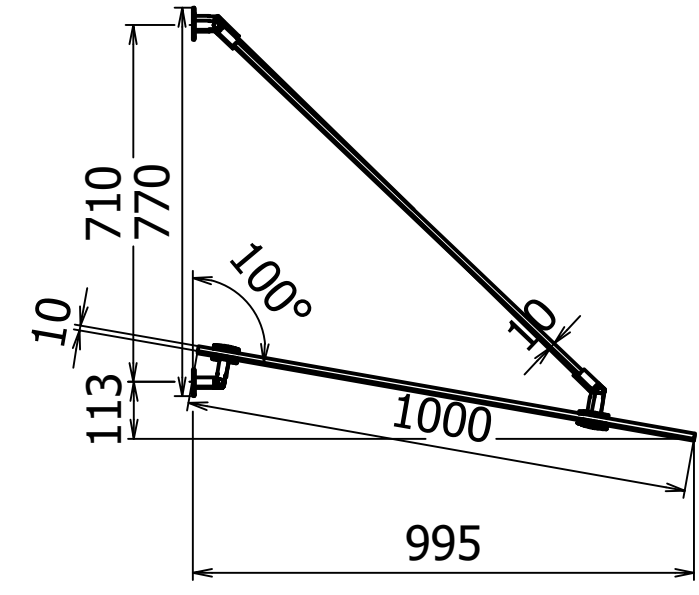

Entrétak Easy Collection Console Stainless Tube D=800mm - Glas B=1500mm B=2000mm B=2500mm

**DESIGN TAK**<sup>®</sup>  
- gör entré

Copyright all rights reserved ©

Måttskisser Easy Collection	Version 1.2	Blad 10 / 12
-----------------------------	-------------	--------------

Entrétak Easy Collection Console Stainless tube D=1000mm - Glass B=1500mm B=2000mm B=2500mm

**DESIGN TAK**<sup>®</sup>  
*- makes entrance*

Copyright all rights reserved ©		
Drawings Stainless tube L=950	Version 1.3	Blad 1 / 1

Entrétak Easy Collection Console Stainless tube D=1200mm - Glass B=1500mm B=2000mm B=2500mm

**DESIGN TAK**<sup>®</sup>

*- makes entrance*

Copyright all rights reserved ©		
Drawings Stainless tube L=1100	Version 1.3	Blad 1 / 1