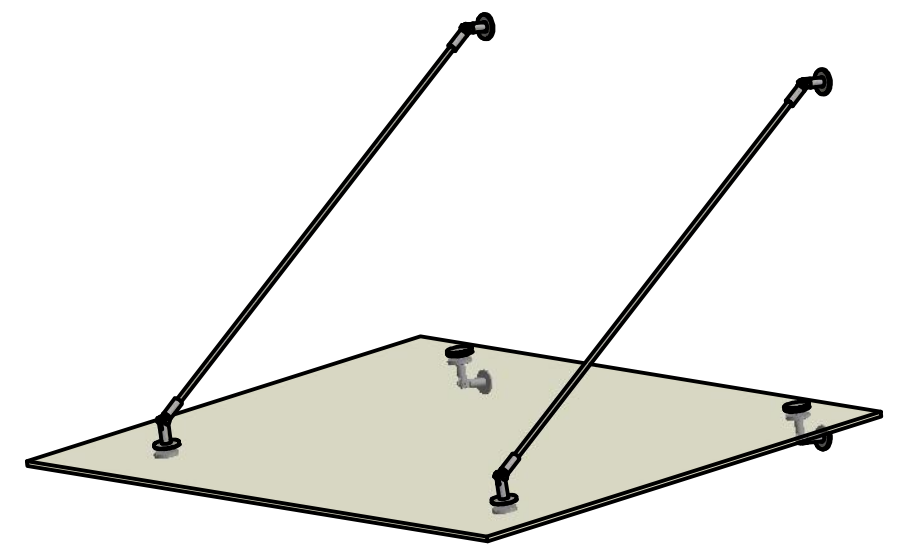

Entrétak Easy Collection Console Stainless Tube D=800mm - Glas B=1500mm B=2000mm B=2500mm

**DESIGN TAK**<sup>®</sup>  
- gör entré

Copyright all rights reserved ©

Måttskisser Easy Collection	Version 1.2	Blad 10 / 12
-----------------------------	-------------	--------------

Entrétak Easy Collection Console Stainless tube D=1000mm - Glass B=1500mm B=2000mm B=2500mm

**DESIGN TAK**<sup>®</sup>  
*- makes entrance*

Copyright all rights reserved ©		
Drawings Stainless tube L=950	Version 1.3	Blad 1 / 1

Entrétak Easy Collection Console Stainless tube D=1200mm - Glass B=1500mm B=2000mm B=2500mm

**DESIGN TAK**<sup>®</sup>

*- makes entrance*

Copyright all rights reserved ©		
Drawings Stainless tube L=1100	Version 1.3	Blad 1 / 1