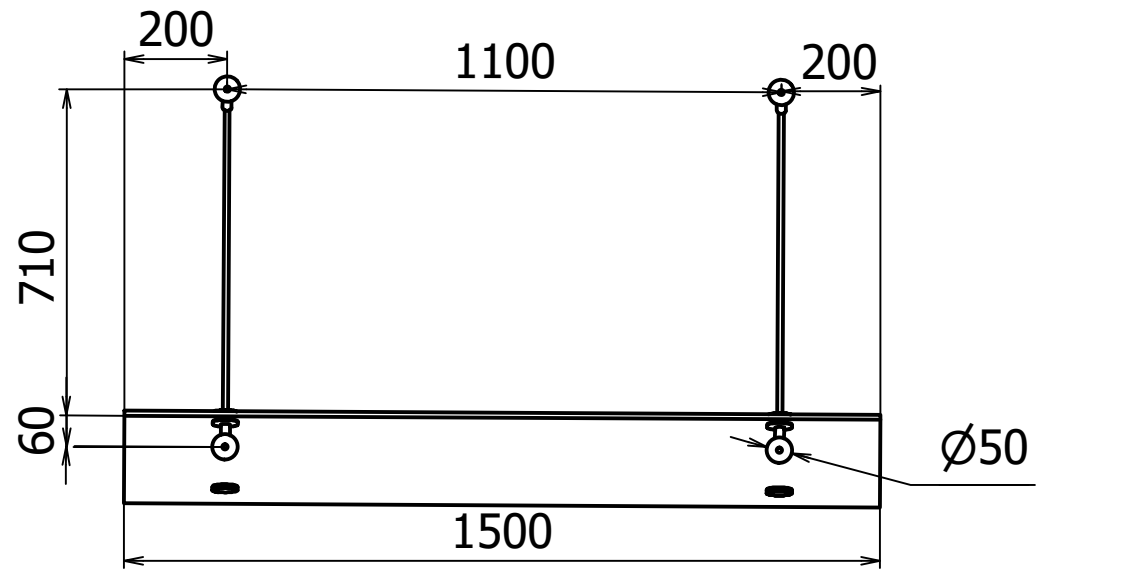

Entrétak Easy Collection Console Stainless Tube D=800mm - Glas B=1500mm B=2000mm B=2500mm

**DESIGN TAK**<sup>®</sup>  
- gör entré

Copyright all rights reserved ©

Måttskisser Easy Collection	Version 1.2	Blad 10 / 12
-----------------------------	-------------	--------------

Entrétak Easy Collection Console Stainless tube D=1000mm - Glass B=1500mm B=2000mm B=2500mm

**DESIGN TAK**<sup>®</sup>  
*- makes entrance*

Copyright all rights reserved ©		
Drawings Stainless tube L=950	Version 1.3	Blad 1 / 1

Entrétak Easy Collection Console Stainless tube D=1200mm - Glass B=1500mm B=2000mm B=2500mm

**DESIGN TAK**<sup>®</sup>

*- makes entrance*

Copyright all rights reserved ©		
Drawings Stainless tube L=1100	Version 1.3	Blad 1 / 1